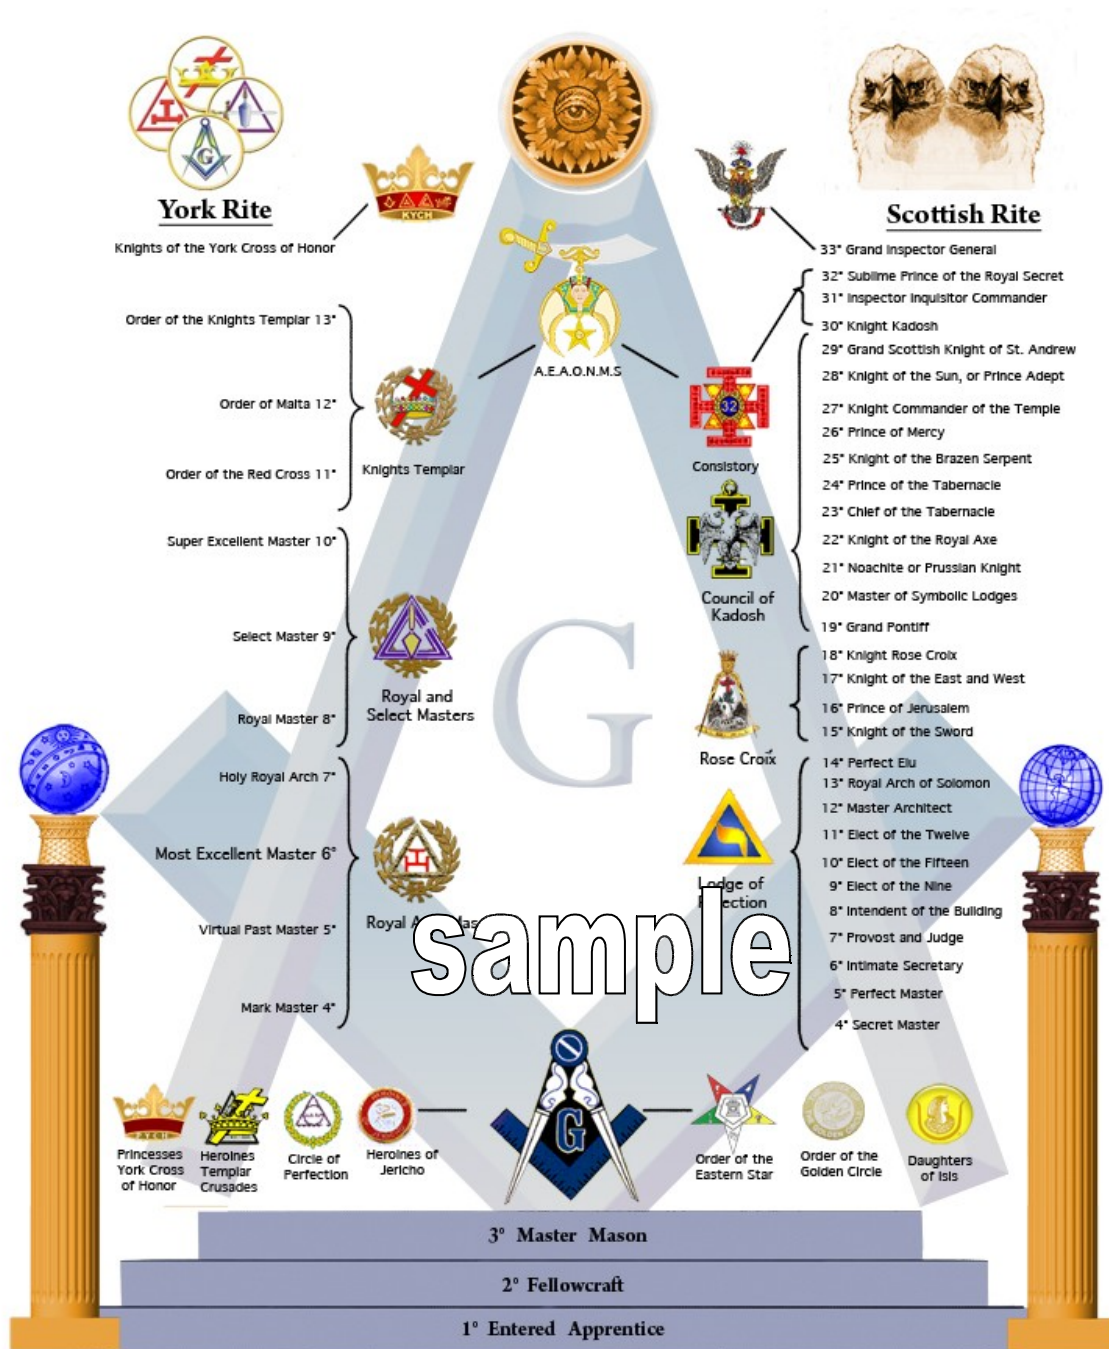

MOST WORSHIPFUL PRINCE HALL GRAND LODGE OF ILLINOIS

Structure of Prince Hall Freemasonry in Illinois

By P.M. Charles Holiday, # 91 and P.M. Daryl Andrews, #91

YOU CAN OWN THIS HANDSOME POSTER FOR \$15.00 EACH, WHICH INCLUDES PACKING AND SHIPPING.
TO ORDER, FILL OUT THE ORDER FORM AND MAIL IT TO: